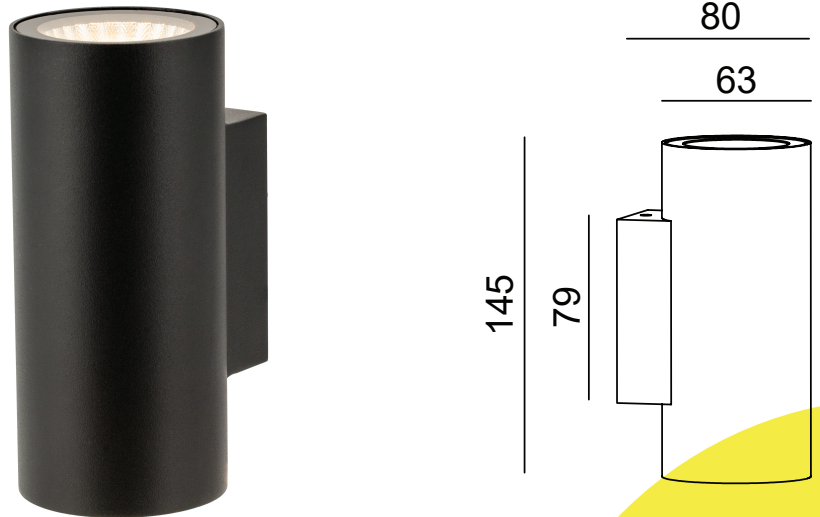

WALL LAMP OUTDOOR LIGHT

TECHNICAL SHEET

KL-W006

KEYLIGHT

SPAIN

PRODUCTOS DE ILUMINACION

FEATURES

- 220-240V
- CE ROHS Certified
- Aluminum die-casting body
- PMMA Diffuser
- 3-years warranty

SPECIFICATIONS

Product Code	KL-W006
Power	2*6W
Input	220-240V
Luminous flux	950 lm
Color Temperature	2700k-6500k
Beam Angle	38°
Power factor	≥0.80
CRI	80
Finishing Colors	White/Silver Grey/Dark Grey/Black
LED Type	COB
IP Rating	IP65 Class 1
Size	145mm*80mm*63mm
Warranty	3 years